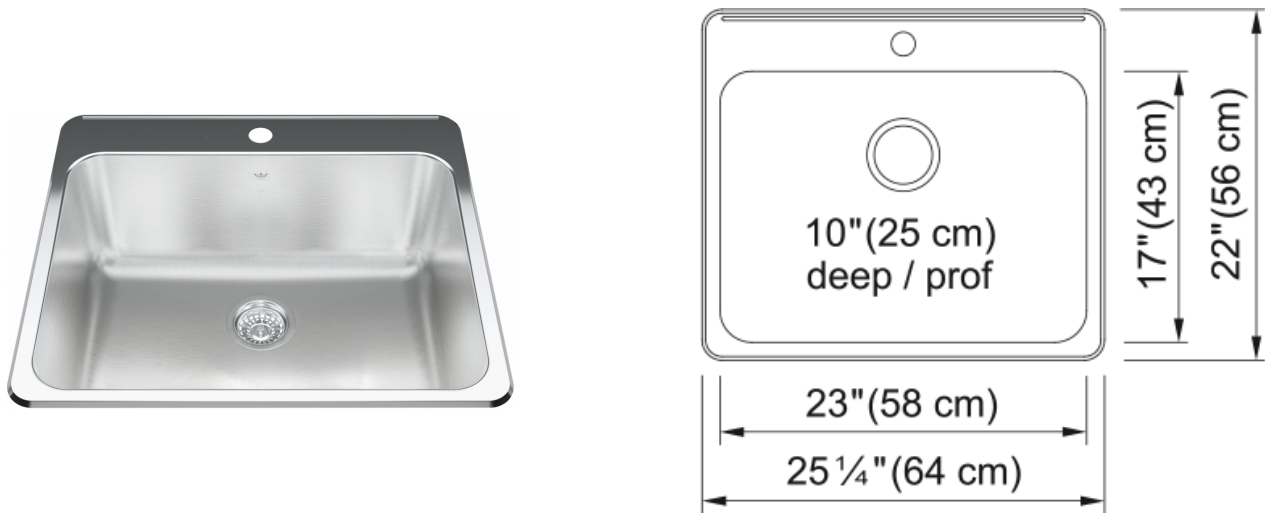

Steel Queen Drop In Sink QSLA2225-10-1N | 101.0620.258

Technical Data

Aspect

Sink type	Sink
Type of material	Stainless steel
Number of bowls	1
Color	Steel
Surface finish	High gloss

Product Dimensions

Exterior size: right to left	25.236
Exterior size: front to back	21.969
Large bowl size: right to left	22.992
Large bowl size: front to back	10
Large bowl: depth	10

Installation

Minimum cabinet size	27"
----------------------	-----

Product specifications

Installation type	Topmount / drop in
Drain hole	3 1/2"
Position of drainer	No drainer

Product identification

Product brand	Kindred
Collection	Steel Queen
Certified by	CSA

Features

Drainers number	No drainer
Product reversibility	No
Faucet ledge	Yes
Strainer assembly included	No
Strainer assembly type	No waste kit

Overflow	No
Number of faucet holes	1
Soap dispenser hole	No